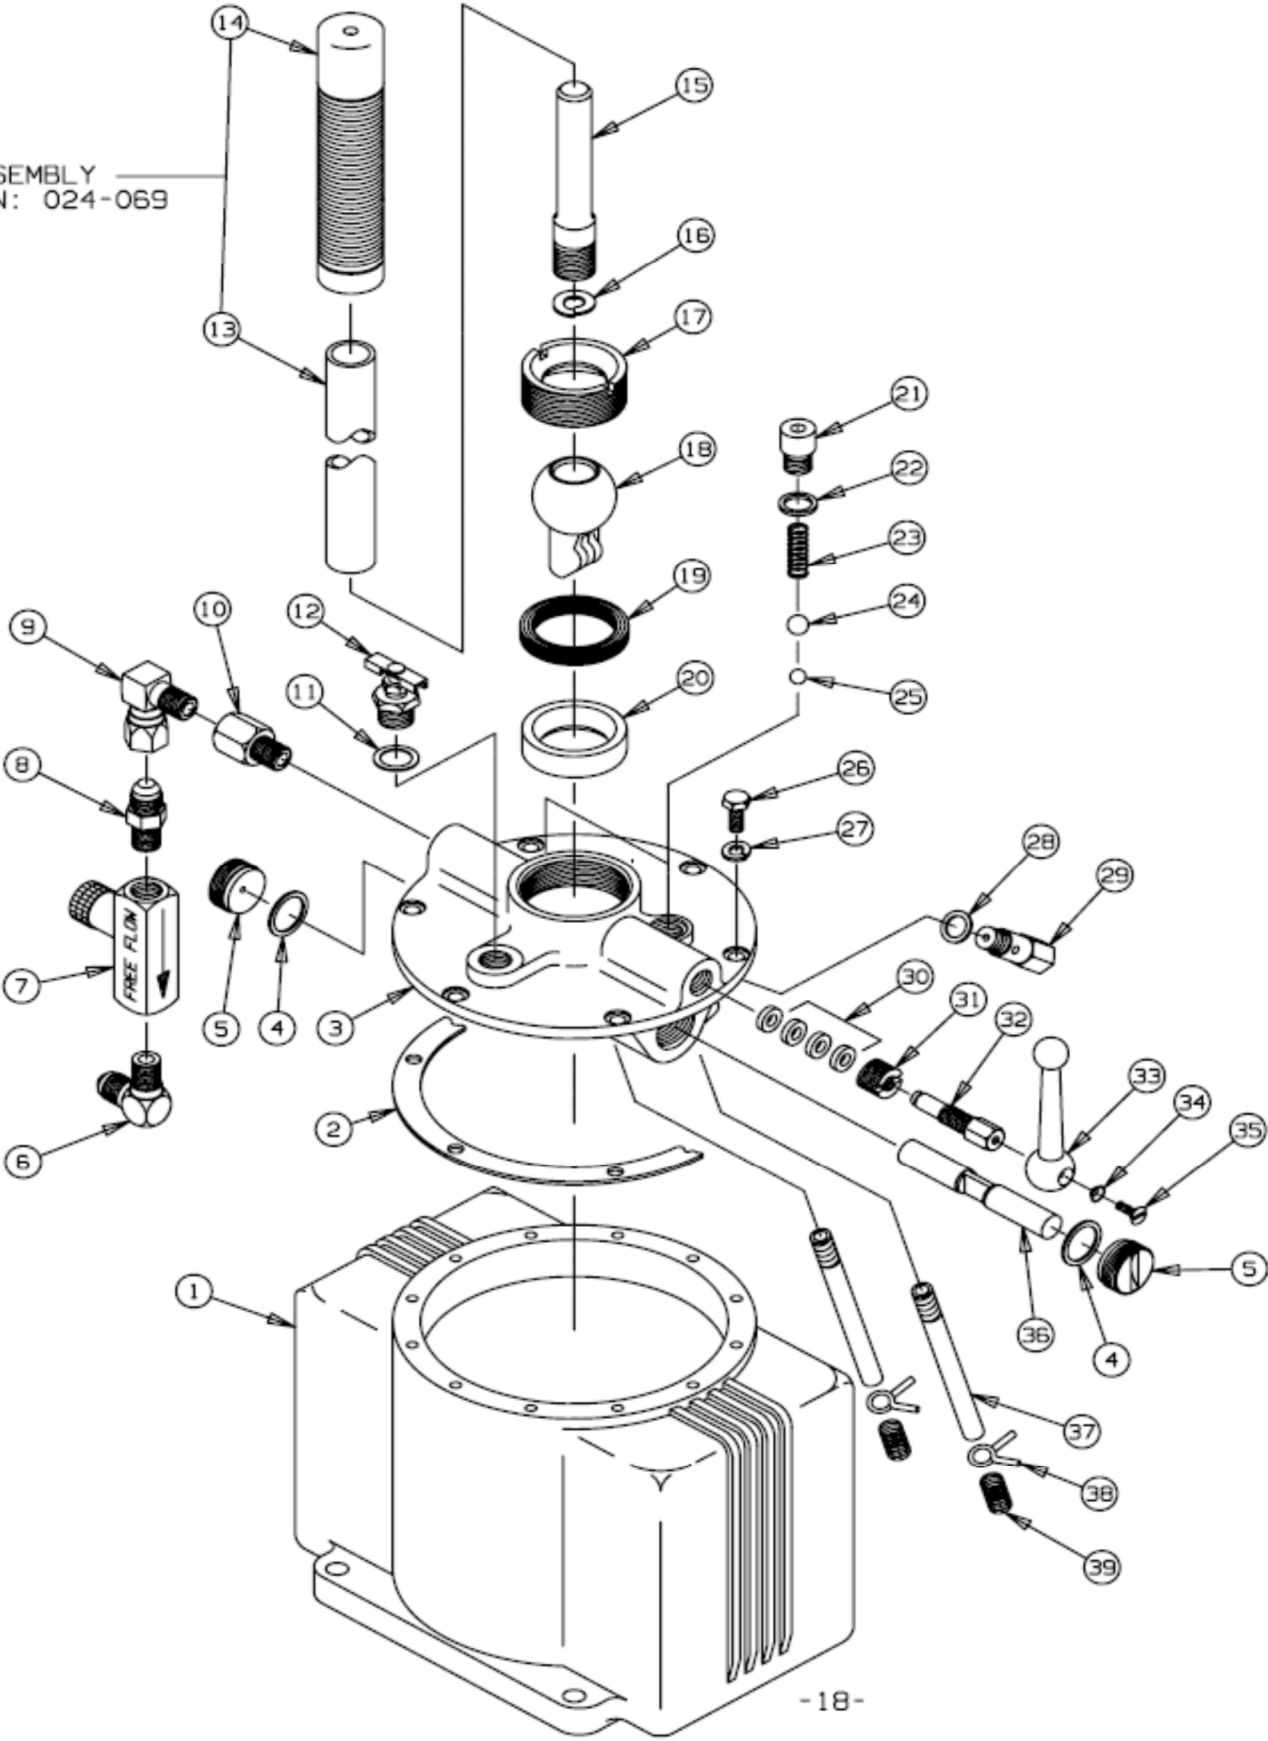

# ENERPAC PUMP PARTS DIAGRAM

ASSEMBLY  
P/N: 024-069

# ENERPAC PUMP PARTS LISTING

Effective July 1, 2021

ITEM NO.	QTY.	DESCRIPTION	JH P/N	REPAIR KIT 024-019	REPAIR KIT 024-029	PUMP ASSY. 024-066	HANDLE ASSY. 024-069	PARTS PRICE
1	1	RESERVOIR				X		
2	1	RESERVOIR GASKET		X		X		
3	1	BASE				X		
4	2	GASKET		X		X		
5	2	PLUG				X		
6	1	90° ELBOW FITTING	024-031					\$ 16.50
7	1	FLOW CONTROL	024-037					\$ 193.50
8	1	CONNECTOR FITTING	024-062					\$ 7.50
9	1	90° ELBOW SWIVEL FITTING	024-067					\$ 18.75
10	1	ADAPTER FITTING	024-065					\$ 26.50
11	1	GASKET				X		
12	1	VENT PLUG				X		
13	1	PIPE HANDLE	024-070				X	
14	1	GRIP	024-024				X	
15	1	HANDLE ADAPTER	024-017					\$ 77.00
16	1	LOCK WASHER	002-057					\$ 1.00
17	1	CAP	024-078			X		\$ 53.00
18	1	ROCKER ARM	024-026			X		\$ 180.00
19	1	PACKING		X		X		
20	1	SEAT	024-077			X		\$ 53.00
21	2	PLUG				X		
22	2	GASKET		X		X		
23	2	SPRING		X		X		
24	2	BALL		X		X		
25	2	BALL		X		X		
26	6	HEX SCREW				X		
27	6	LOCK WASHER				X		
28	1	GASKET		X		X		
29	1	RELIEF VALVE				X		
30	4	PACKING		X	X	X		
31	1	NUT			X	X		
32	1	RELEASE VALVE SPINDLE			X	X		
33	1	LEVER			X	X		
34	1	WASHER			X	X		
35	1	SCREW			X	X		
36	1	PISTON				X		
37	2	OIL TUBE				X		
38	2	RETAINING RING				X		
39	2	SCREEN				X		
	NEW	PUMP W/ FLOW CONTROL	024-074					\$ 1,950.00
		PUMP W/O FLOW CONTROL	024-066					\$ 1,775.00
		HANDLE ASSEMBLY	024-069					\$ 90.00
		REPAIR KIT	024-029					\$ 106.00
		REPAIR KIT	024-019					\$ 192.00